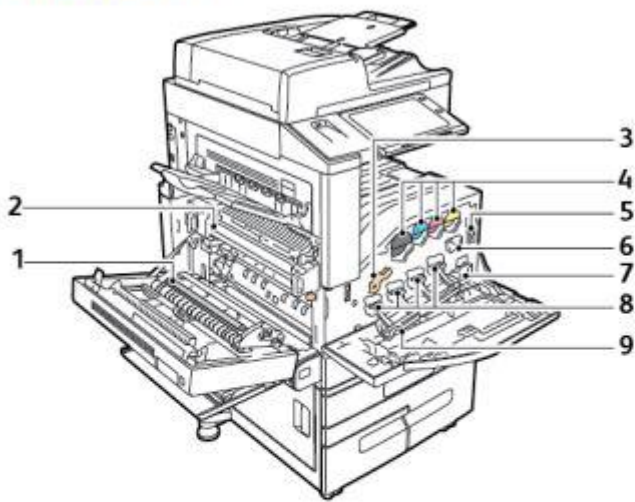

# Printer Toner Vs Printer Drum

The toner cartridge is the container that holds the toner powder. The drum unit is an electrically charged cylinder that fuses that toner powder onto paper to create text and images. Both of these components are essential for producing a print.

## INTERNAL PARTS

1. Second Bias Transfer Roller
2. Fuser Assembly
3. Drum Cartridge Release Lever
4. Toner Cartridges
5. Main Power Switch
6. Transfer Belt Cleaner
7. Waste Container
8. Drum Cartridges
9. Drum Cartridge Cover