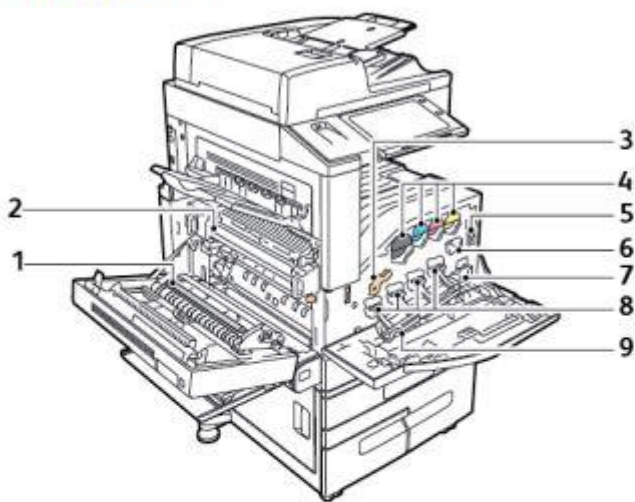

Printer Toner Vs Printer Drum

The toner cartridge is the container that holds the toner powder. The drum unit is an electrically charged cylinder that fuses that toner powder onto paper to create text and images. Both of these components are essential for producing a print.

INTERNAL PARTS

1. Second Bias Transfer Roller
2. Fuser Assembly
3. Drum Cartridge Release Lever
4. Toner Cartridges
5. Main Power Switch
6. Transfer Belt Cleaner
7. Waste Container
8. Drum Cartridges
9. Drum Cartridge Cover