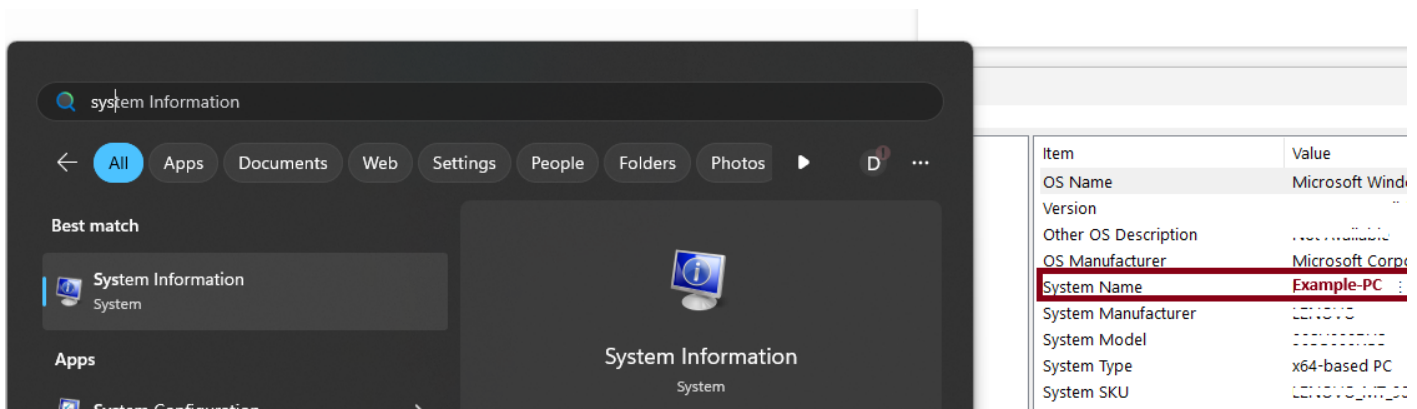

How do I find my computer name?

Some times you need to identify which computer you are at, or need help with, and possibly there is no label on the computer or somethings got swapped around and your not sure...

Easiest way to find out, is when your computer is booted, check "System Information"

System Information

1. Press the Start Icon

2. Start typing "System Information" (likely it will popup after you type in the first several letters)

3. Look for "System Name" and that should be your computer name

Now, System Name may not be Unique enough, you may provide "System SKU", or simply take photo of the window and text it to our support number - 660-827-1500 for additional help.

Revision #1

Created 24 January 2025 16:01:03 by Daniel O

Updated 24 January 2025 16:01:03 by Daniel O