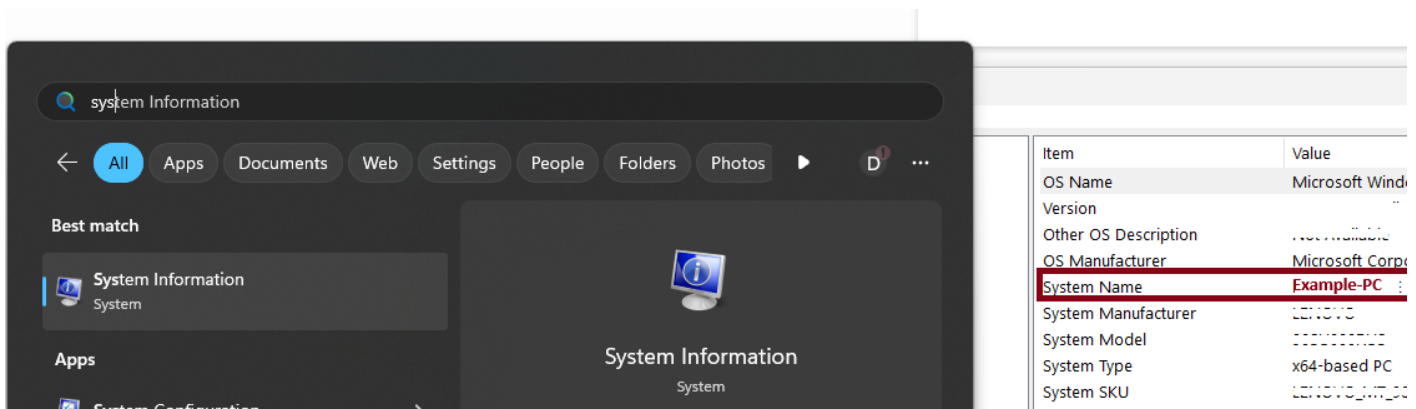

How do I find my computer name?

Some times you need to identify which computer you are at, or need help with, and possibly there is no label on the computer or somethings got swapped around and your not sure...

Easiest way to find out, is when your computer is booted, check "System Information"

System Information

1. Press the Start Icon

2. Start typing "System Information" (likely it will popup after you type in the first several letters)

3. Look for "System Name" and that should be your computer name

Now, System Name may not be Unique enough, you may provide "System SKU", or simply take photo of the window and text it to our support number - 660-827-1500 for additional help.

Revision #3

Created 15 November 2024 14:16:21 by Daniel O

Updated 15 November 2024 14:26:26 by Daniel O